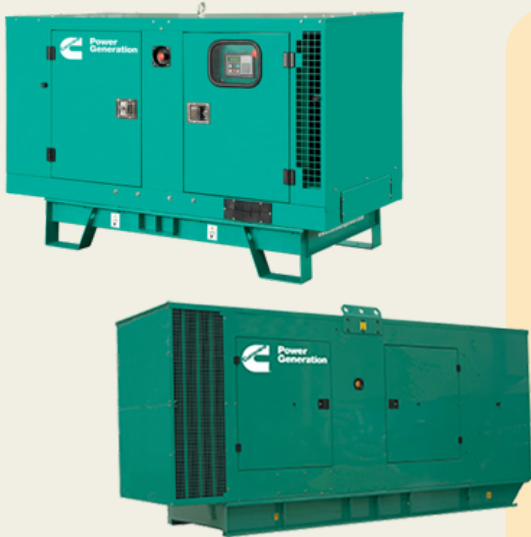

Honda Powered Site Compliant Petrol Generators

- Sizes from 2kVA to 16kVA
- Available in Single Phase & Three Phase
- IP66 Outlets, RCD's & C/Bs
- Wheel Kit
- Long Range Fuel Tanks

Hyundai Powered Site Compliant Petrol & Diesel Generators

- Sizes from 2kVA to 18kVA
- Available in Single Phase & Three Phase
- IP66 Outlets, RCD's & C/Bs
- Wheel Kit
- Long Range Fuel Tanks
- Minespec upgrades available

Genuine Kubota

- Factory Made in Japan
- Water cooled Diesel
- Sizes from 5.5kVA to 33kVA
- Available in Single Phase & Three Phase
- IP66 RCD Protected Outlets as standard
- Mine/Hire Spec Upgrades available

Kubota, Perkins & Cummins Powered

- Kubota – 10-33kVA
- Perkins – 10-1375kVA
- Cummins- 30-1375kVA
- 1500RPM Water Cooled Diesel
- DeepSea Controller
- Long Range Bunded Fuel Tanks
- Available in Single Phase & Three Phase
- IP66 RCD Protected Outlets fitted as standard (up to 33kva)
- Mine/Hire Spec Upgrades available

Cummins Power Generation Range (CPG)

- Genuine/Factory made by Cummins
- 1500RPM Water Cooled Diesel
- Sizes from 15kVA to 550kVA Three Phase
- Long Range Bunded Fuel Tanks
- IP66 RCD Protected Outlets fitted as standard (up to 33kva)
- Mine/Hire Spec Upgrades available